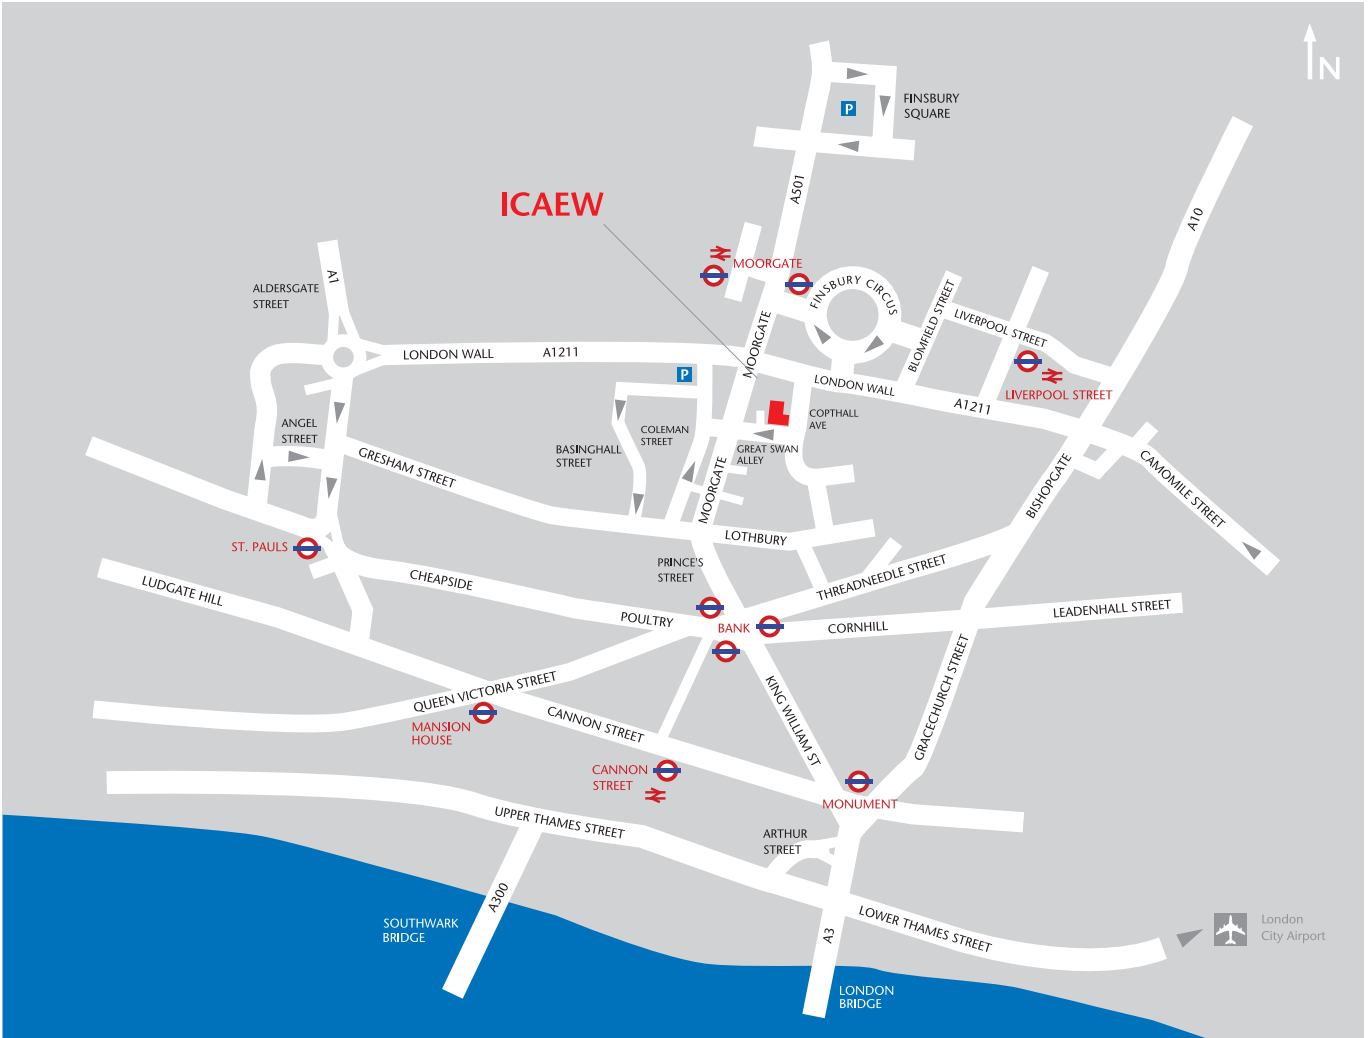

## PUBLIC TRANSPORT

### Rail

The nearest mainline stations are Moorgate and Liverpool Street.

### Underground

The nearest Underground stations are Moorgate (Northern Line, Circle, Hammersmith & City, and Metropolitan) and Liverpool Street (Central, Circle, Hammersmith & City, and Metropolitan).

### Parking

The nearest parking facilities are at Finsbury Circus, a 2 minute walk from Chartered Accountants' Hall.