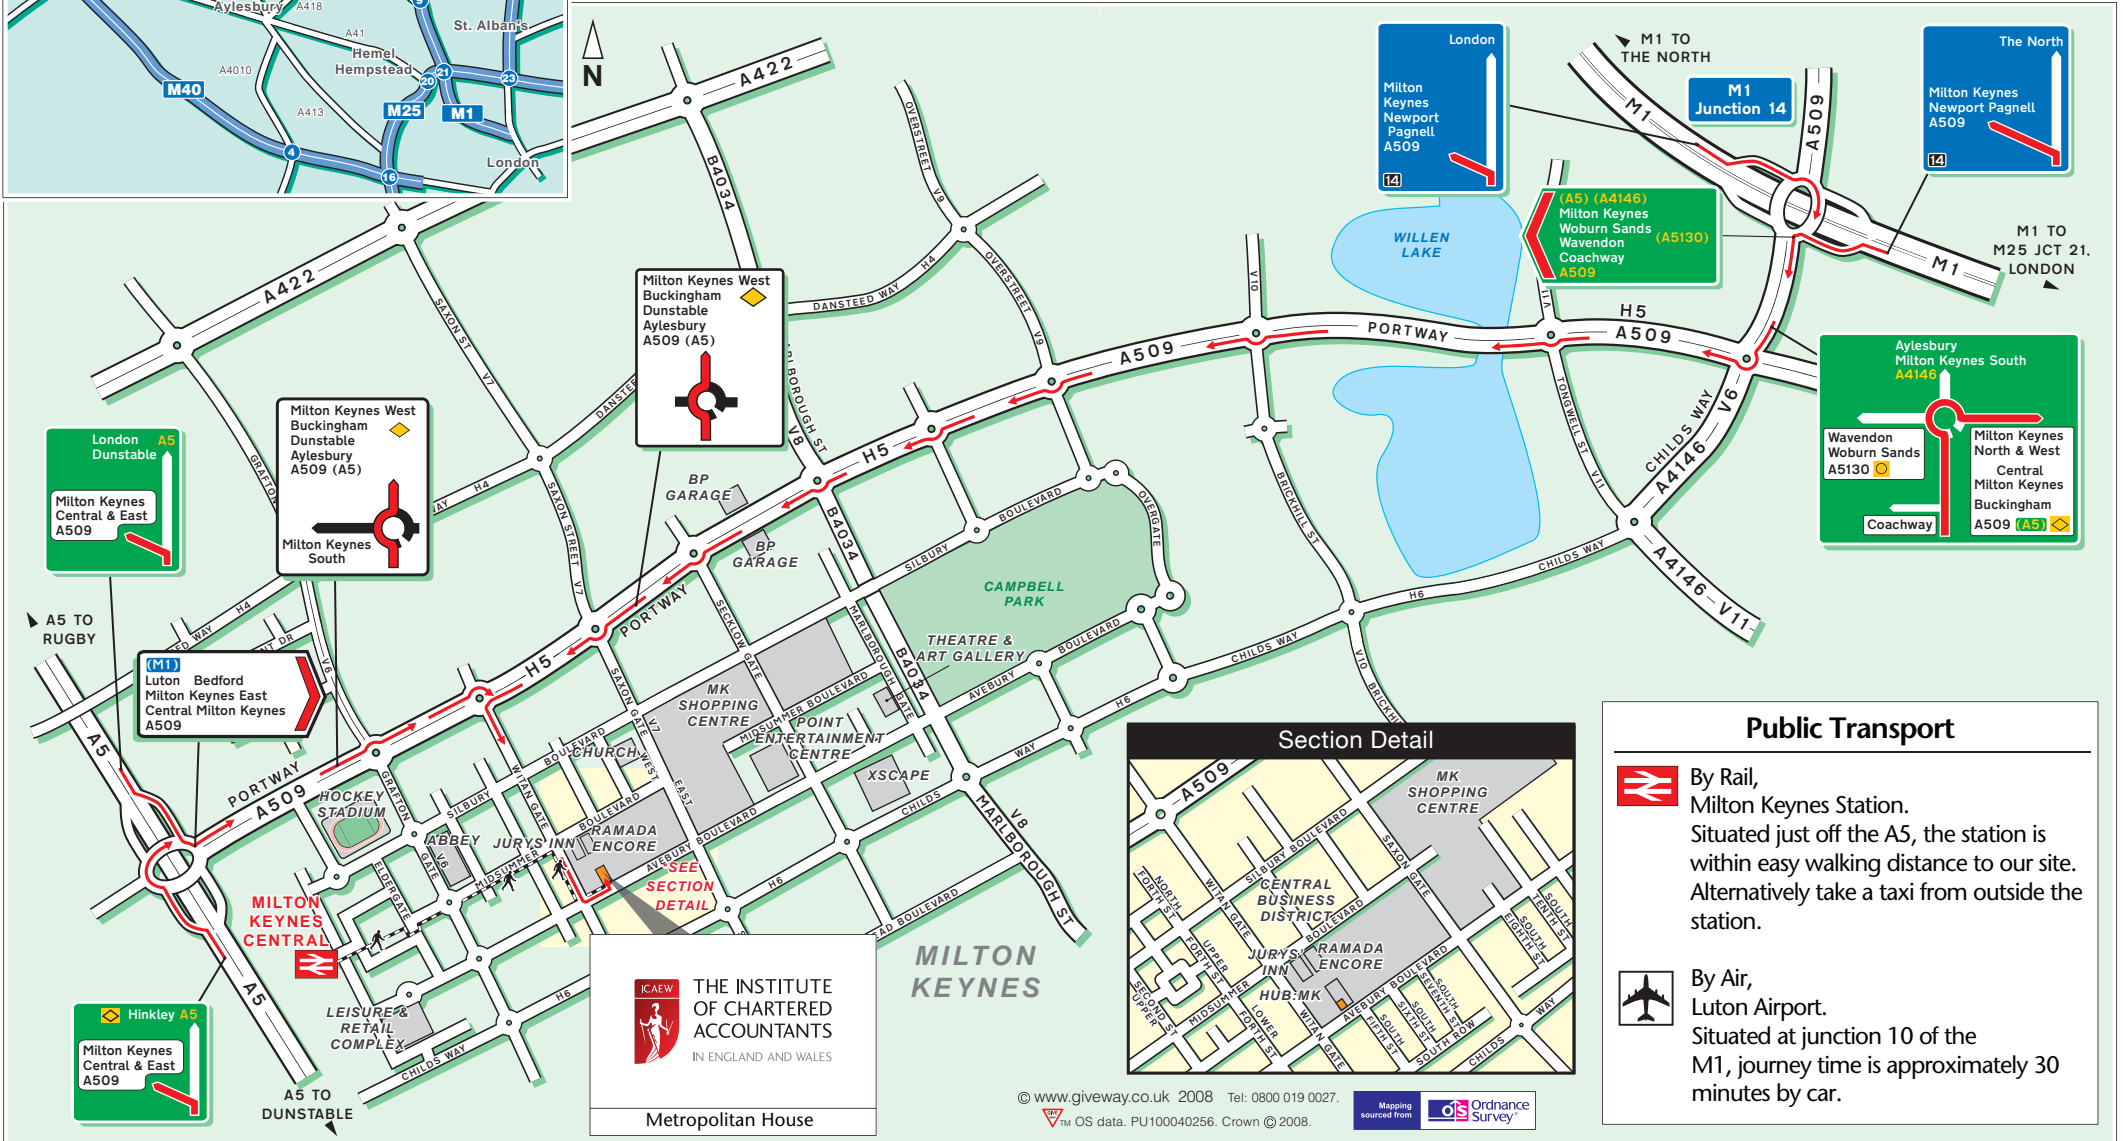

### Public Transport

- By Rail,**  
Milton Keynes Station.  
Situating just off the A5, the station is within easy walking distance to our site. Alternatively take a taxi from outside the station.
- By Air,**  
Luton Airport.  
Situating at junction 10 of the M1, journey time is approximately 30 minutes by car.